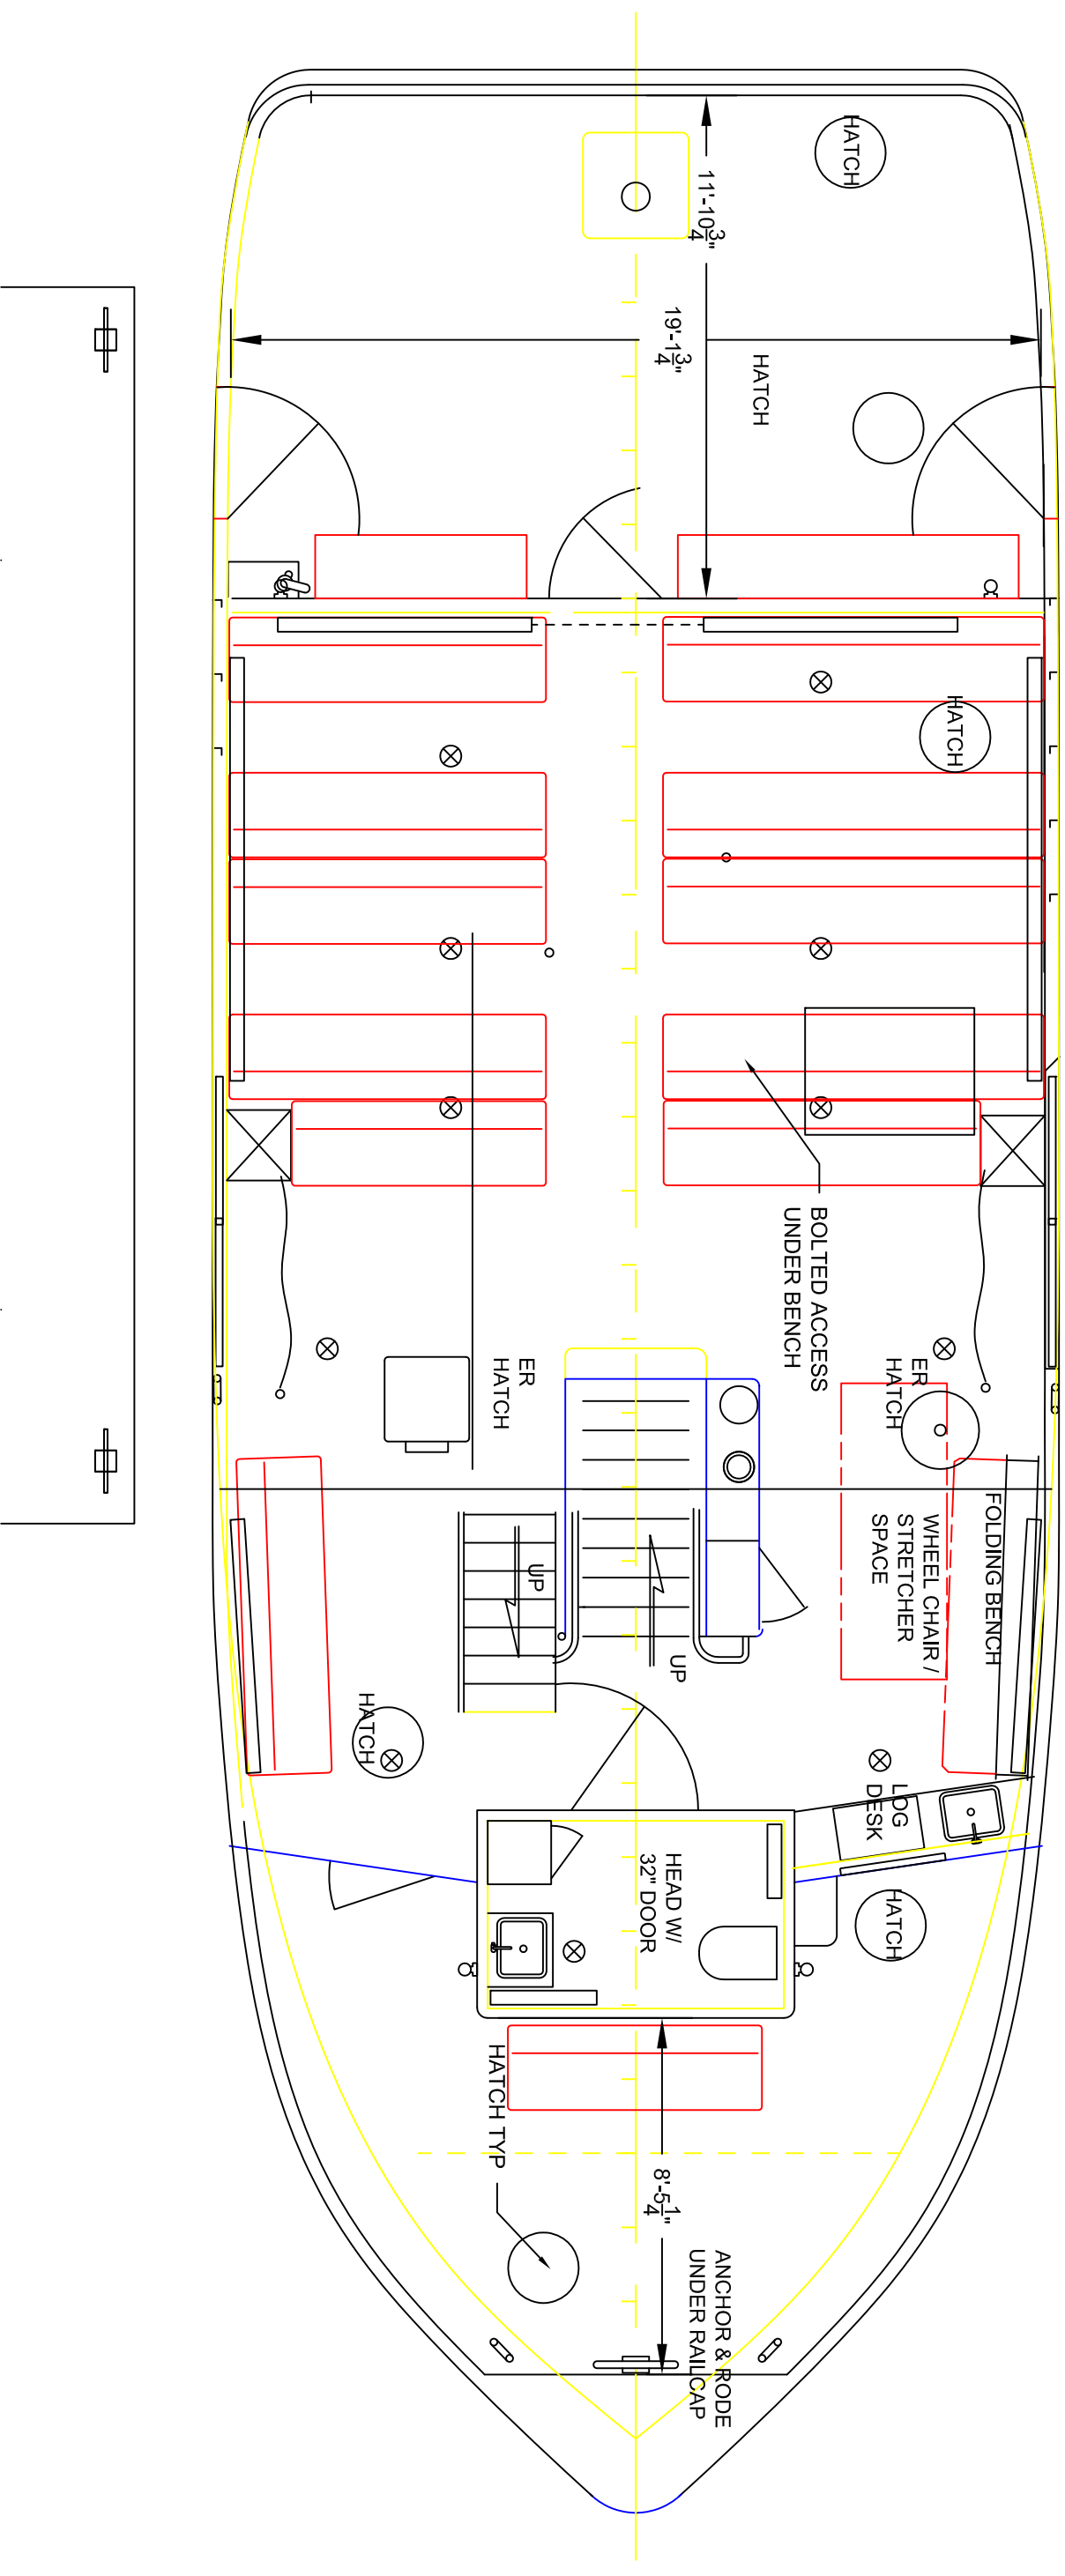

SCALE FT-IN

# MAIN DECK ARRANGEMENT

REV  
C

HULL:	56 FT FERRY	SCALE:	1/4"=1'
TITLE:	ARRGT MN DECK	SHT	4 OF 6
PLAN No.	E683-A01-01		